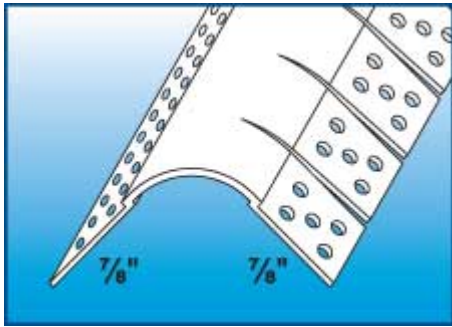

FAX 0561(75)4088

Email: info@homemade-co.com

Home Made Company Inc.

Home Builder, Brick House & Drywall Interior in
Nagoya, Japan

Drywall Accessories Catalog

#7108 3/4" R. Bullnose Archway Corner Bead

This bead is notched to conform to archways and curves. It goes from a 15" inside to a 20" outside radius.

#0917 3/4" R. Bullnose Adapter

Joins a 3/4" Bullnose Outside Corner and transitions to a square bottom corner for simple installation of the baseboard.

#0937 3/4" R. Splayed Bull Adapter

Joins a 3/4" Bullnose Splayed Corner and transitions to a square bottom corner for simple installation of the baseboard.