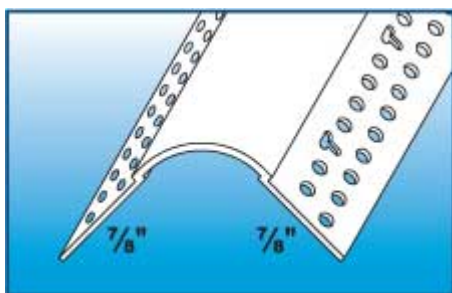

Drywall Joint Tape

Drywall Joint Tape is a high-performing paper tape that has strong, cross-directional fibers with high tensile strength for use with CGC Joint Compounds to reinforce joints and corners in gypsum drywall interiors.

Home Builder, Brick House & Drywall Interior in Nagoya, Japan

Drywall Accessories Catalog

Tape-On 3/4" Bullnose Corner Bead SLOC (Softline Outer Corner)

Installs easily to form a smooth rounded outside corner. The 3/4" radius can be used for 1/2" or 5/8" drywall. Standard lengths: 8FT. (Paper Faced Metal)