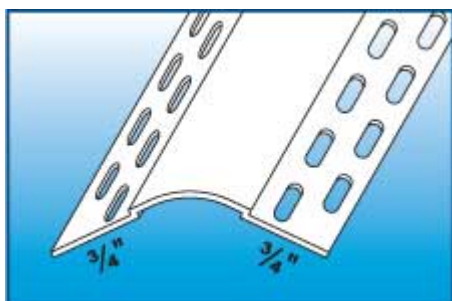

#7309 3/4" R. Bullnose Splayed Corner Bead

Specially designed to fit off angle outside corner commonly called 45° or 135° corners.

Contact us

Home Made Company Inc.

4-905, Iwasakidai, Nisshin-shi, Aichi Pref.

URL: <http://www.homemade-co.com>

TEL 0561(75)4087

FAX 0561(75)4088

Email: info@homemade-co.com