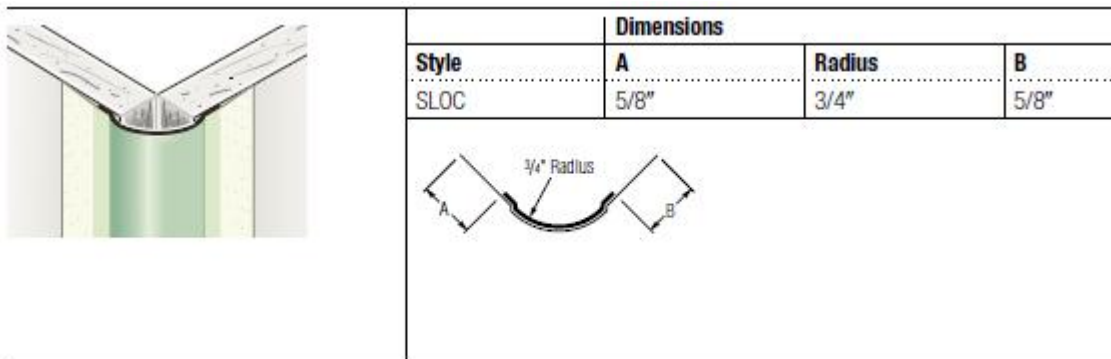

Drywall Joint Tape

Drywall Joint Tape is a high-performing paper tape that has strong, cross-directional fibers with high tensile strength for use with CGC Joint Compounds to reinforce joints and corners in gypsum drywall interiors.

Home Builder, Brick House & Drywall Interior in Nagoya, Japan

Drywall Accessories Catalog

Tape-On 3/4" Bullnose Corner Bead SLOC (Softline Outer Corner)

Installs easily to form a smooth rounded outside corner. The 3/4" radius can be used for 1/2" or 5/8" drywall. Standard lengths: 8FT. (Paper Faced Metal)