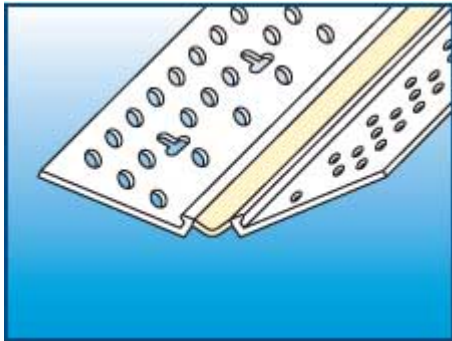

#0917 3/4" R. Bullnose Adapter

Joins a 3/4" Bullnose Outside Corner and transitions to a square bottom corner for simple installation of the baseboard.

#0937 3/4" R. Splayed Bull Adapter

Joins a 3/4" Bullnose Splayed Corner and transitions to a square bottom corner for simple installation of the baseboard.

Home Builder, Brick House & Drywall Interior in Nagoya, Japan

Drywall Accessories Catalog

#4325 Magic Corner Expansion Bead

Magic Corner's exclusive expansion control with built in mud-lock eliminates edge cracking on all off-angle walls and vaulted ceilings. Use on any inside corner where movement is an issue to prevent cracks. We recommend 847 Spray to install Magic Corner easily.