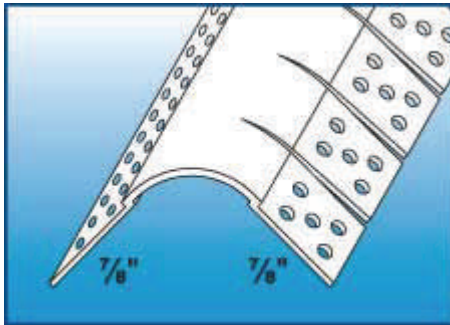

FAX 0561(75)4088

Email: info@homemade-co.com

Home Made Company Inc.

Home Builder, Brick House & Drywall Interior in
Nagoya, Japan

Drywall Accessories Catalog

#7108 3/4" R. Bullnose Archway Corner Bead

This bead is notched to conform to archways and curves. It goes from a 15" inside to a 20" outside radius.

#0917 3/4" R. Bullnose Adapter

Joins a 3/4" Bullnose Outside Corner and transitions to a square bottom corner for simple installation of the baseboard.

#0937 3/4" R. Splayed Bull Adapter

Joins a 3/4" Bullnose Splayed Corner and transitions to a square bottom corner for simple installation of the baseboard.