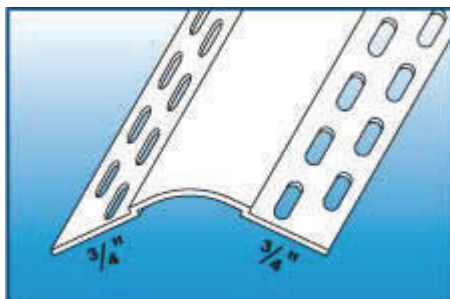

#7309 3/4" R. Bullnose Splayed Corner Bead

Specially designed to fit off angle outside corner commonly called 45° or 135° corners.

Contact us

Home Made Company Inc.

4-905, Iwasakidai, Nisshin-shi, Aichi Pref.

URL: <http://www.homemade-co.com>

TEL 0561(75)4087

FAX 0561(75)4088

Email: info@homemade-co.com