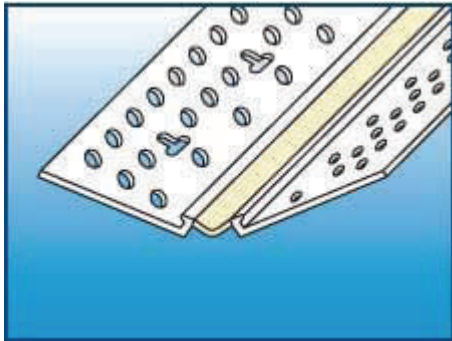

#0917 3/4" R. Bullnose Adapter

Joins a 3/4" Bullnose Outside Corner and transitions to a square bottom corner for simple installation of the baseboard.

#0937 3/4" R. Splayed Bull Adapter

Joins a 3/4" Bullnose Splayed Corner and transitions to a square bottom corner for simple installation of the baseboard.

Home Builder, Brick House & Drywall Interior in
Nagoya, Japan

Drywall Accessories Catalog

#4325 Magic Corner Expansion Bead

Magic Corner's exclusive expansion control with built in mud-lock eliminates edge cracking on all off-angle walls and vaulted ceilings. Use on any inside corner where movement is an issue to prevent cracks. We recommend 847 Spray to install Magic Corner easily.