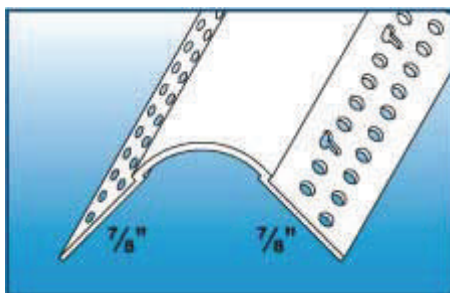

Drywall Joint Tape

Drywall Joint Tape is a high-performing paper tape that has strong, cross-directional fibers with high tensile strength for use with CGC Joint Compounds to reinforce joints and corners in gypsum drywall interiors.

Home Builder, Brick House & Drywall Interior in Nagoya, Japan

Drywall Accessories Catalog

Tape-On 3/4" Bullnose Corner Bead SLOC (Softline Outer Corner)

Installs easily to form a smooth rounded outside corner. The 3/4" radius can be used for 1/2" or 5/8" drywall. Standard lengths: 8FT. (Paper Faced Metal)